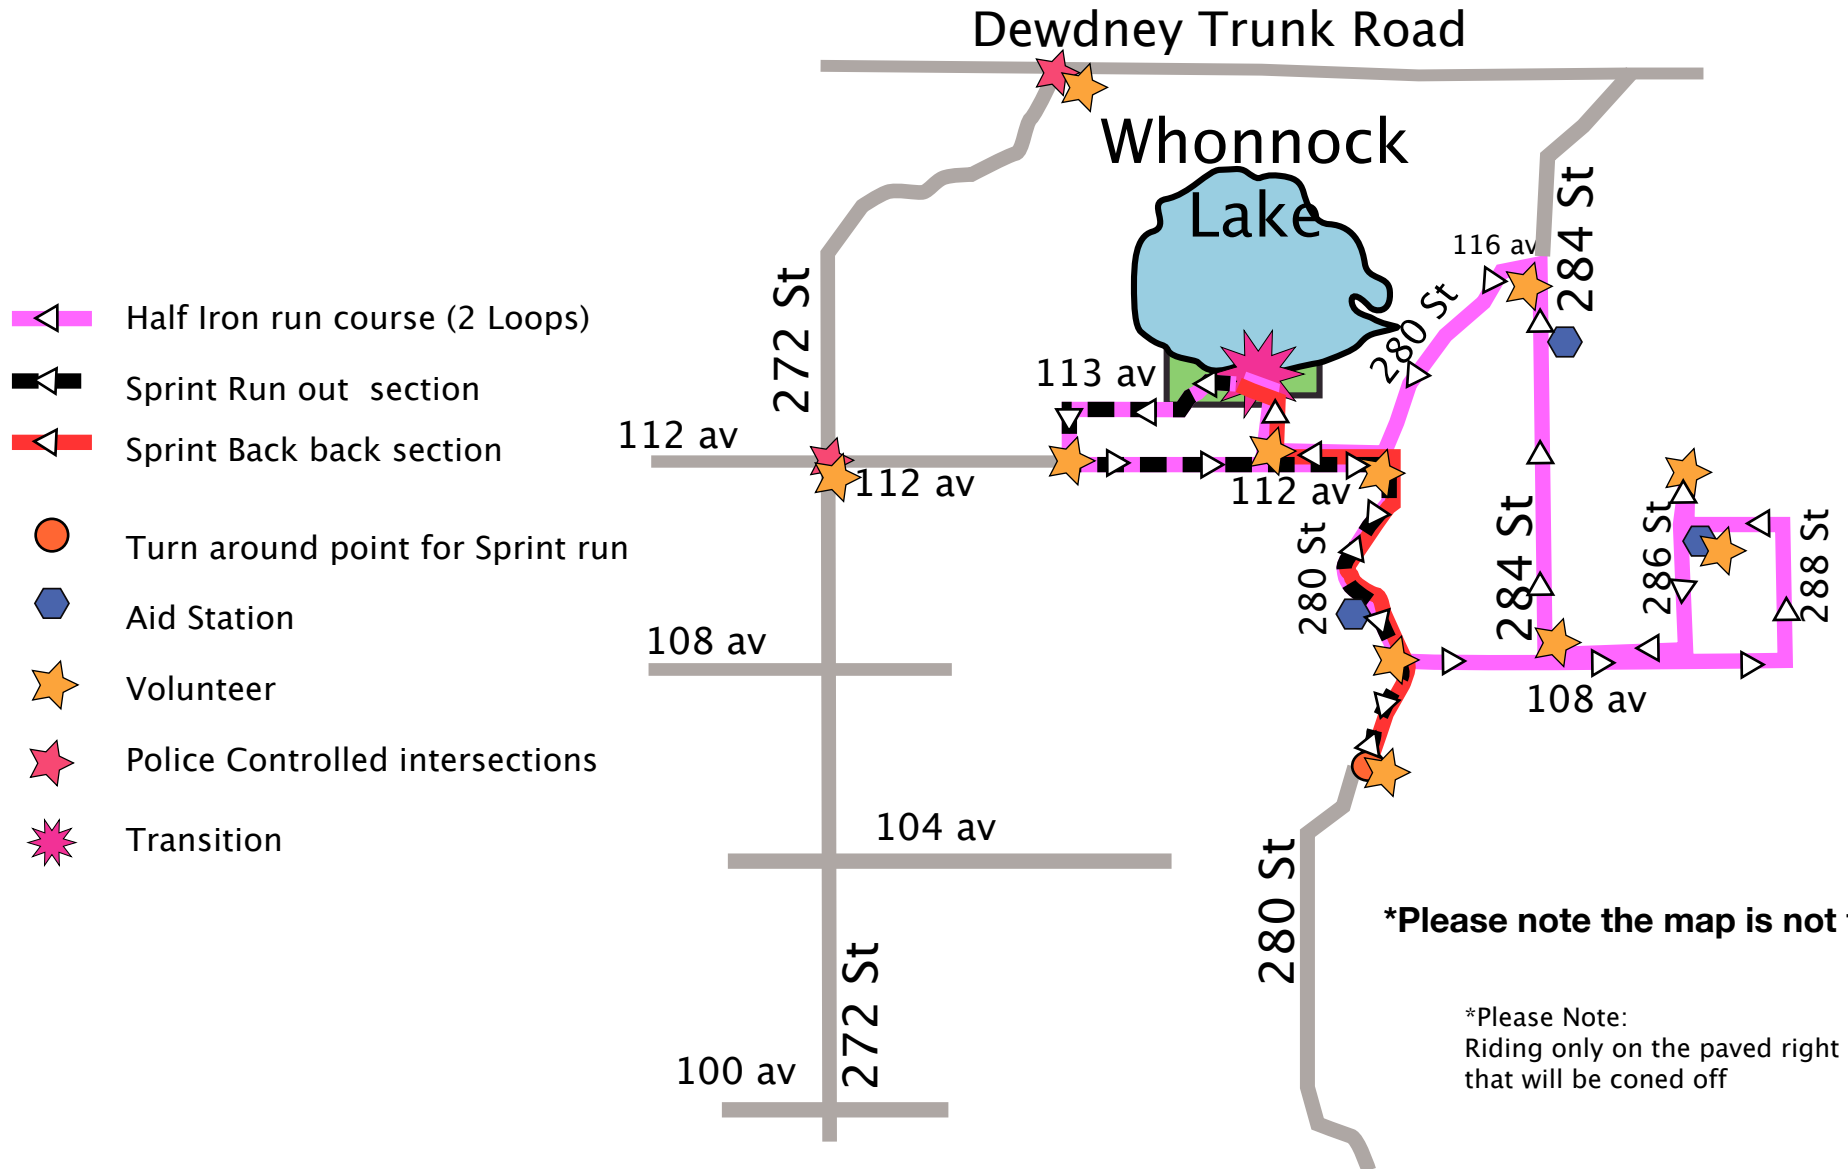

WHONNOCK LAKE, MAPLE RIDGE
June 29th, 2008

Run Course Map

Half Iron 2 Loop Course

Sprint out and Back

Copyright © 2008 Ironmountaintriathlon

Map created by  Stanton Design Studio