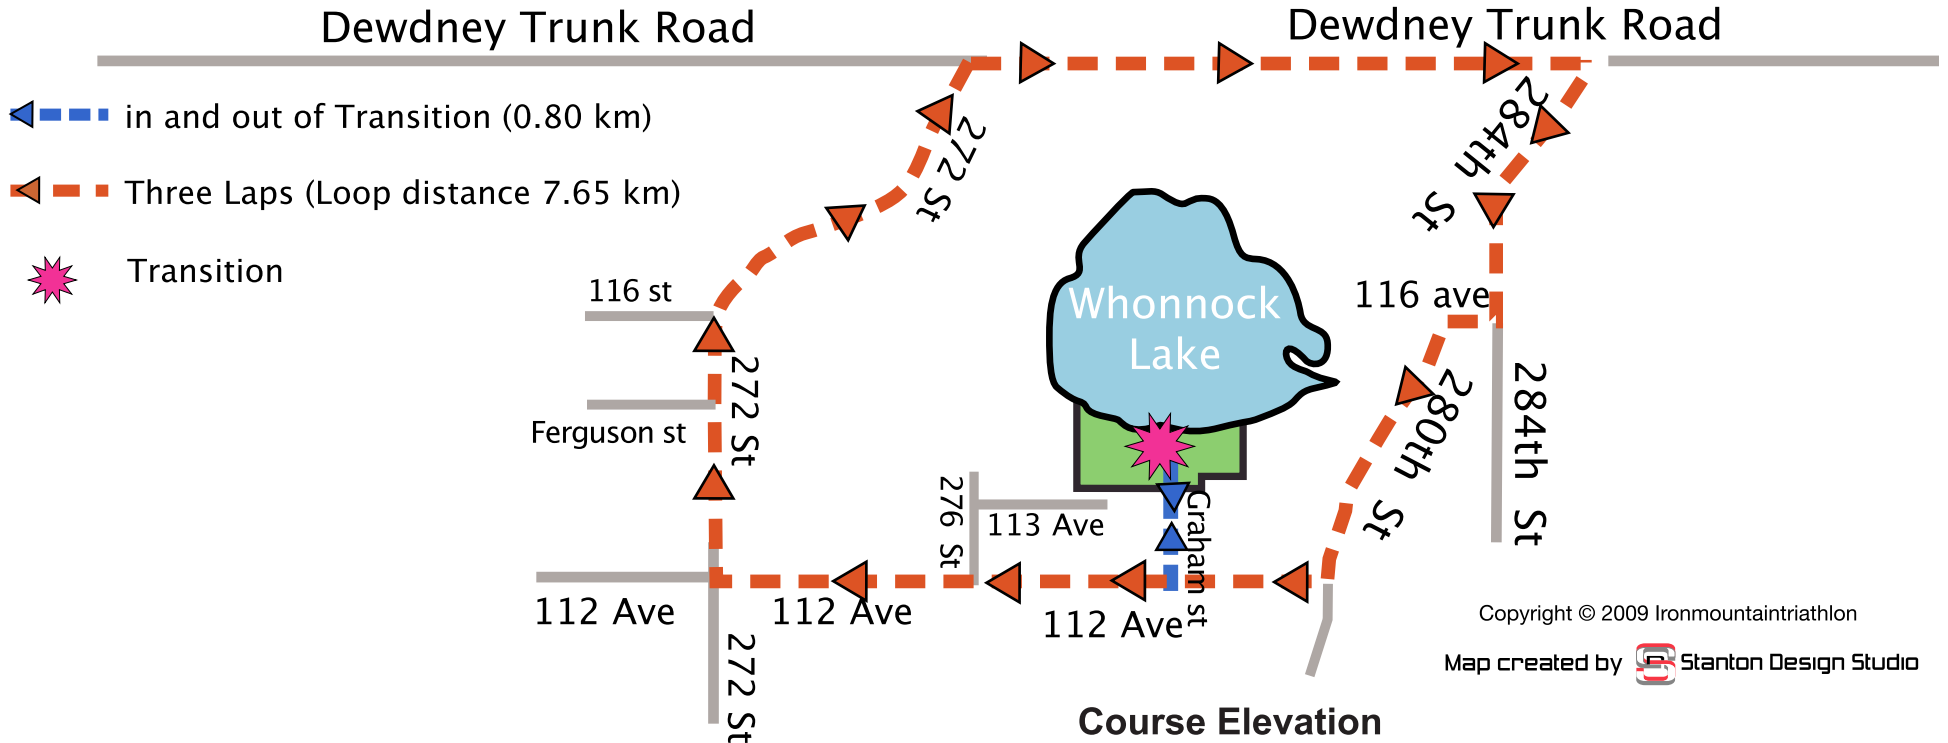

**IRON MOUNTAIN
TRIATHLON**

**WHONNOCK LAKE, MAPLE RIDGE
June 21st, 2009**

Bike Course Map

Sprint Triathlon Race Map

3 Loop Course

Total Distance
3 X 7.65km + 0.8km = 23.75 km

*Please note the map is not to scale

Copyright © 2009 Ironmountaintriathlon
Map created by Stanton Design Studio

Y =
height in
metres

X =
distance in
kilometres