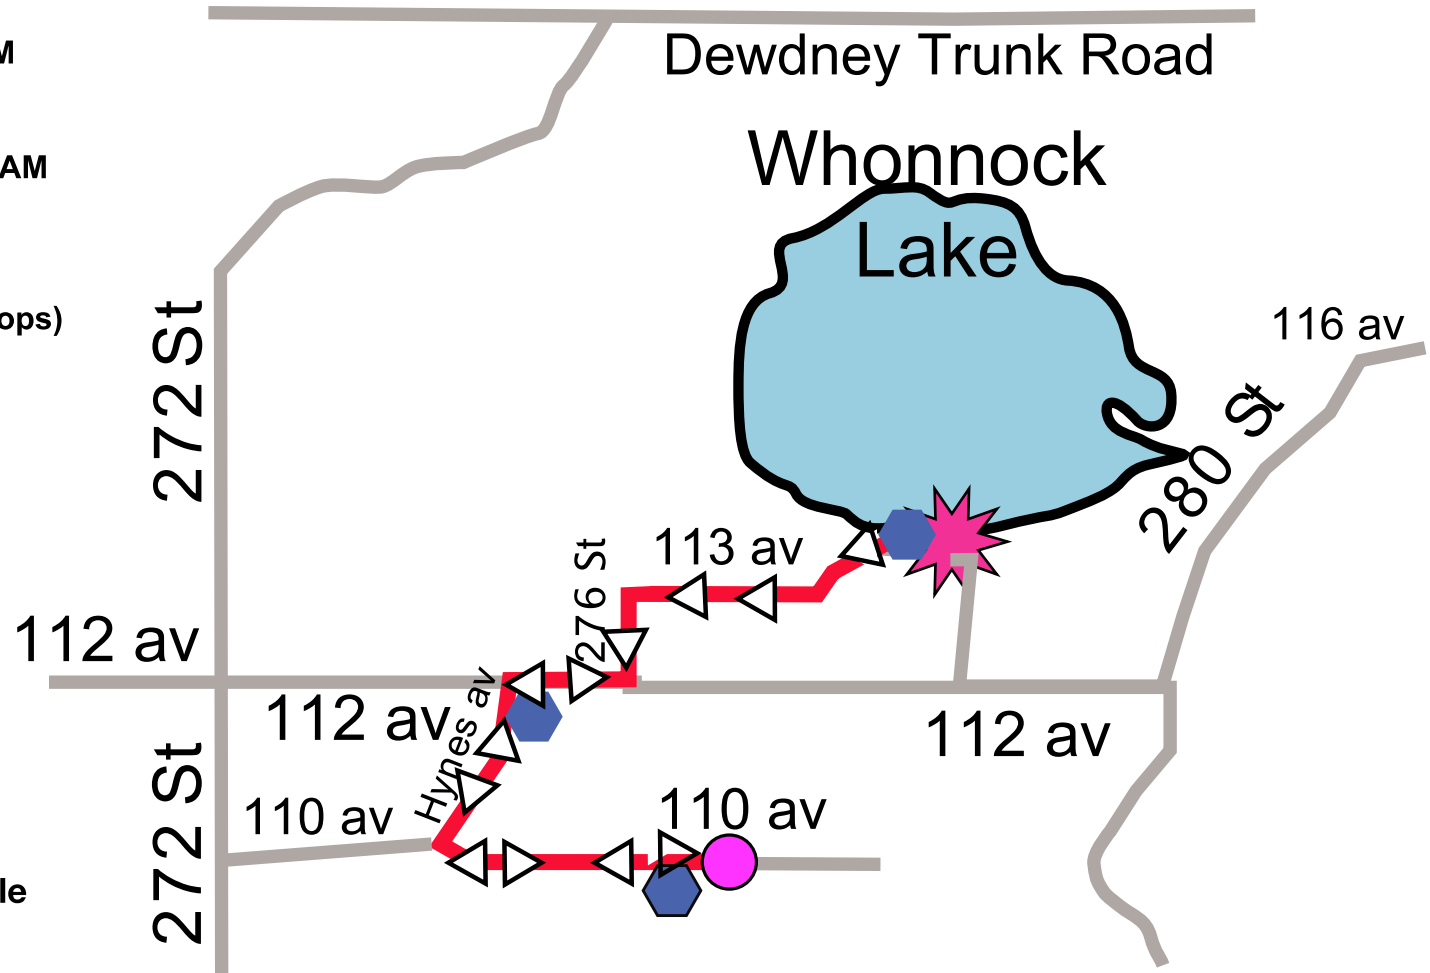

IRON MOUNTAIN TRIATHLON

WHONNOCK LAKE, MAPLE RIDGE
June 21st, 2009

Run Course Map Olympic 2 Loop Course 10kms

Olympic Triathlon Start Time 7 AM
Run course 8:15-10:30 AM

Sprint Triathlon Start Time 10:40 AM
Run course 11:05-12:30 PM
Course closes 12:30 PM

-  Olympic run course (2 Loops)
-  Olympic turn around
-  Aid Station
-  Transition

*Please note the map is not to scale

Map created by  Stanton Design Studio

Copyright © 2009 Ironmountaintriathlon

Y = height in metres
X = distance in kilometres